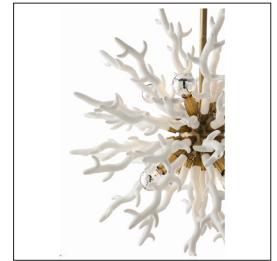

ARTERIO RS

DIALLO LARGE CHANDELIER

89992

H: 40 IN, Dia: 30.00 IN

White High Gloss Lacquer, Antique Brass

Contract Suitable As Is

Coral inspired, the large 8 light white lacquered resin chandelier, is as dramatic as it is unique. The antique brass center sphere gives it just the right amount of bling. Photographed with silver tip globe bulbs. Damp-rated, although limited covered outdoor conditions may affect finish.

APPEARANCE

Material	Resin, Steel
Material Type	Painted, Plated
Finish	Brushed Brass
Top Coat/Sealant	true

DIMENSIONS

Chandelier	H: 30 IN, Dia: 30.00 IN
Minimum Hanging Height	40 IN
Maximum Hanging Height	52 IN
Canopy	H: 3 IN, Dia: 6.00 IN

WIRING

Rating	Damp
Cord	10 FT, Black, SVT
Socket	8, Type B=-E12 Other
Photographed Bulb	Clear Globe Bulb
Maximum Watt	40
Voltage	110-120 V

CERTIFICATIONS

Cerifications	Mexico Australia, China, EU, United Kingdom, Middle East, United States, Canada
---------------	--