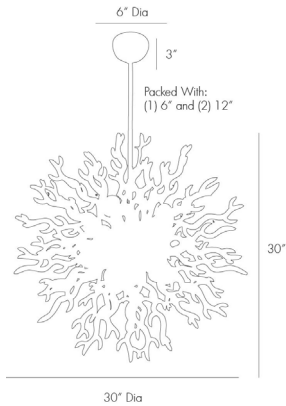

ARTERIO RS

DIALLO LARGE CHANDELIER

89992

H: 40 IN, Dia: 30.00 IN

White High Gloss Lacquer, Antique Brass

Contract Suitable As Is

Coral inspired, the large 8 light white lacquered resin chandelier, is as dramatic as it is unique. The antique brass center sphere gives it just the right amount of bling. Photographed with silver tip globe bulbs. Damp-rated, although limited covered outdoor conditions may affect finish.

APPEARANCE

Material	Resin, Steel
Material Type	Painted, Plated
Finish	Brushed Brass
Top Coat/Sealant	true

DIMENSIONS

Chandelier	H: 30 IN, Dia: 30.00 IN
Minimum Hanging Height	40 IN
Maximum Hanging Height	52 IN
Canopy	H: 3 IN, Dia: 6.00 IN

WIRING

Rating	Damp
Cord	10 FT, Black, SVT
Socket	8, Type B=-E12 Other
Photographed Bulb	Clear Globe Bulb
Maximum Watt	40
Voltage	110-120 V

CERTIFICATIONS

Cerifications	Mexico Australia, China, EU, United Kingdom, Middle East, United States, Canada
---------------	--

COMPLIANCY

UL/ETL	Yes
CB	Yes
RoHS	true

SHIPPING

Product Weight	31 LBS
Gross Weight 1	34.7 LBS
Shipping Box 1	H: 11 IN, L: 34 IN, W: 15 IN

REPLACEMENT PARTS

Replacement Part 1	PIPE-101
Replacement Part 1 Dim	(1) 6" and (1) 12"
Replacement Part 2	PIVOT-103